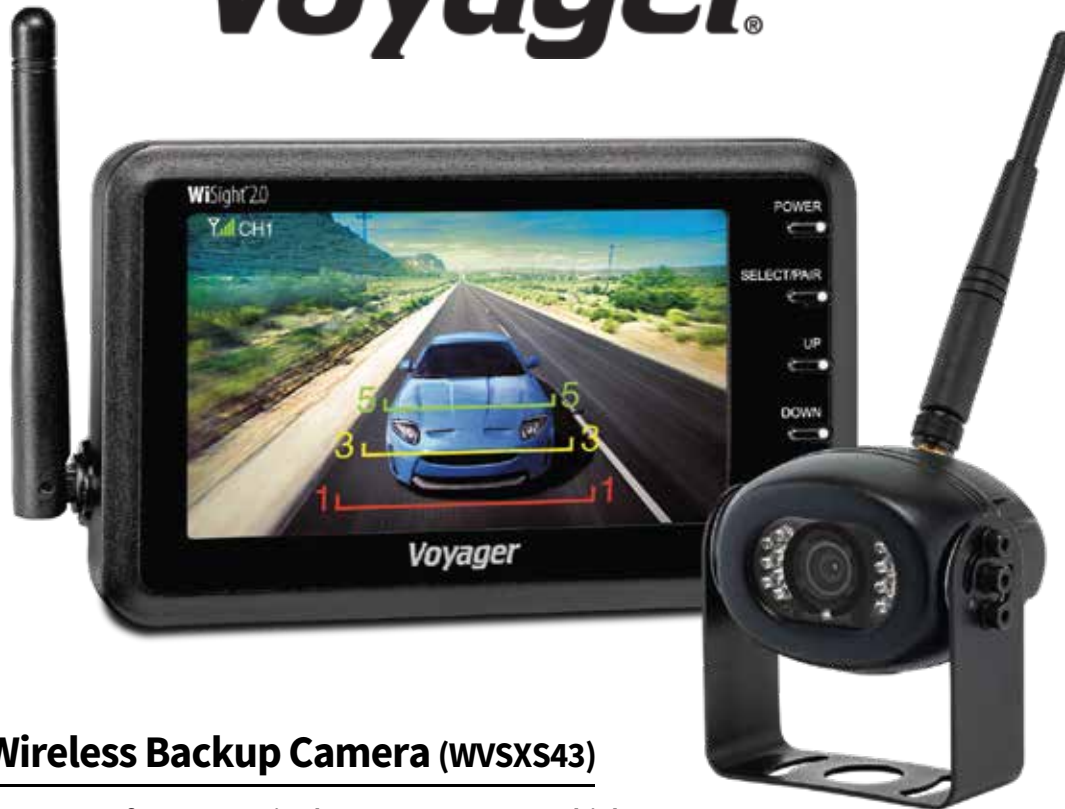

Voyager

Voyager Wireless Backup Camera (WVSXS43)

The Voyager WVSXS43 features a single-camera system which includes a 4.3-inch wireless LCD monitor and wireless rear camera. WiSight® 2.0 technology digitally locks the camera to the monitor and blocks all outside signals. This eliminates interference and noise typical of analog wireless systems and delivers a sharp, vivid picture of the vehicle's surroundings to the monitor.

- **Strong signal transmits through and around objects up to 60 feet away**
- **Bright 4.3" display**
- **High-performance color optics**
- **Wide viewing angle**
- **Waterproof**

Installed Cost: **\$950**