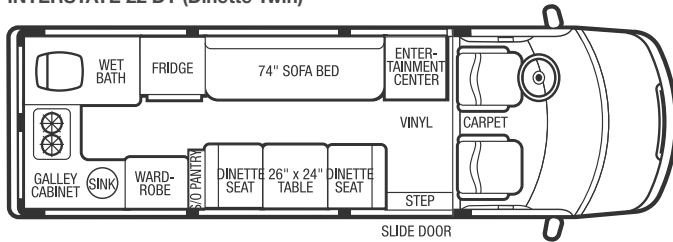

Specifications and Floorplans

INTERSTATE TOURING COACH

Interstate Touring Coach

	22 Dinette Twin	22 Front Sleeper	22 Rear Sleeper	22 Rear Dinette
2500 DaimlerChrysler Sprinter van with unibody construction	STD	STD	STD	STD
Mercedes engine: 2.7 liter turbo-charged 5 cylinder diesel	STD	STD	STD	STD
243 ft/lb @ 1600 - 2400 RPM / 154 H.P. @ 3800 RPM	STD	STD	STD	STD
5 speed automatic with overdrive	STD	STD	STD	STD
UBW	6,453 lbs	6,453 lbs	6,475 lbs	6,475 lbs
NCC	2,097 lbs	2,097 lbs	2,075 lbs	2,075 lbs
GVWR	8,550 lbs	8,550 lbs	8,550 lbs	8,550 lbs
GCWR	13,550 lbs	13,550 lbs	13,550 lbs	13,550 lbs
Seating capacity / Sleeping capacity	6 / 2	6 / 2	6 / 2	4 / 2
Fuel tank capacity	26.4 gal	26.4 gal	26.4 gal	26.4 gal
Water tank with drain valve	30 gal	30 gal	26.5 gal	26.5 gal
12 Volt heated gray tank	N/A	N/A	18 gal	18 gal
12 Volt heated combination gray/black holding tank	31 gal	31 gal	N/A	N/A
LPG	23 lbs	23 lbs	23 lbs	23 lbs
Water heater with electronic ignition	6 gal	6 gal	6 gal	6 gal
Furnace - direct discharge	12,000 BTU	12,000 BTU	12,000 BTU	12,000 BTU
Fridge	3 cu. ft.	3 cu. ft.	3 cu. ft.	3 cu. ft.
Exterior height with air conditioning unit	9'	9'	9'	9'
Exterior length	22'0"	22'0"	22'0"	22'0"
Exterior width (at the running boards)	7' 1"	7' 1"	7'1"	7'1"
Interior head room	6' 1"	6' 1"	6'1"	6'1"
Interior width at floor	68"	68"	68"	68"

INTERSTATE 22 DT (Dinette Twin)

INTERSTATE 22 RS (Rear Sleeper)

INTERSTATE 22 FS (Front Sleeper)

INTERSTATE 22 RD (Rear Dinette)