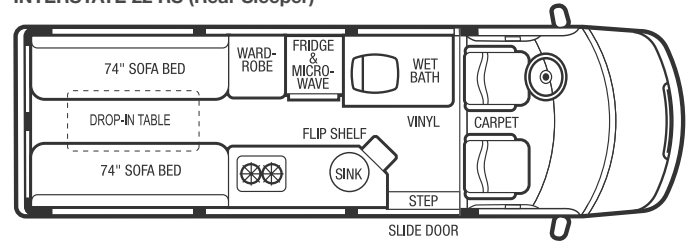

Specifications and Floorplans

INTERSTATE TOURING COACH

Interstate Touring Coach

	22 Dinette Twin	22 Front Sleeper	22 Rear Sleeper	22 Rear Dinette
2500 DaimlerChrysler Sprinter van with unibody construction	STD	STD	STD	STD
Mercedes engine: 2.7 liter turbo-charged 5 cylinder diesel	STD	STD	STD	STD
243 ft/lb @ 1600 - 2400 RPM / 154 H.P. @ 3800 RPM	STD	STD	STD	STD
5 speed automatic with overdrive	STD	STD	STD	STD
UBW	6,453 lbs	6,453 lbs	6,475 lbs	6,475 lbs
NCC	2,097 lbs	2,097 lbs	2,075 lbs	2,075 lbs
GVWR	8,550 lbs	8,550 lbs	8,550 lbs	8,550 lbs
GCWR	13,550 lbs	13,550 lbs	13,550 lbs	13,550 lbs
Seating capacity / Sleeping capacity	6 / 2	6 / 2	6 / 2	4 / 2
Fuel tank capacity	26.4 gal	26.4 gal	26.4 gal	26.4 gal
Water tank with drain valve	30 gal	30 gal	26.5 gal	26.5 gal
12 Volt heated gray tank	N/A	N/A	18 gal	18 gal
12 Volt heated combination gray/black holding tank	31 gal	31 gal	N/A	N/A
LPG	23 lbs	23 lbs	23 lbs	23 lbs
Water heater with electronic ignition	6 gal	6 gal	6 gal	6 gal
Furnace - direct discharge	12,000 BTU	12,000 BTU	12,000 BTU	12,000 BTU
Fridge	3 cu. ft.	3 cu. ft.	3 cu. ft.	3 cu. ft.
Exterior height with air conditioning unit	9'	9'	9'	9'
Exterior length	22'0"	22'0"	22'0"	22'0"
Exterior width (at the running boards)	7' 1"	7' 1"	7'1"	7'1"
Interior head room	6' 1"	6' 1"	6'1"	6'1"
Interior width at floor	68"	68"	68"	68"

INTERSTATE 22 DT (Dinette Twin)

INTERSTATE 22 RS (Rear Sleeper)

INTERSTATE 22 FS (Front Sleeper)

INTERSTATE 22 RD (Rear Dinette)