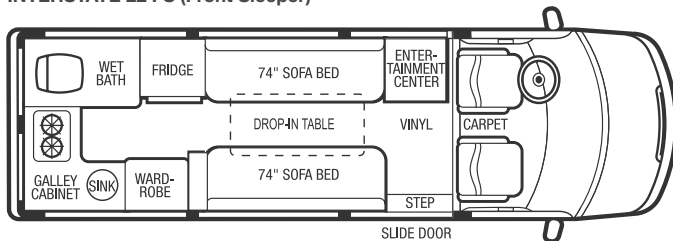

Specifications and Floorplans

INTERSTATE TOURING COACH

Interstate Touring Coach

	22 Dinette Twin	22 Front Sleeper	22 Rear Sleeper	22 Rear Dinette
2500 DaimlerChrysler Sprinter van with unibody construction	STD	STD	STD	STD
Mercedes engine: 2.7 liter turbo-charged 5 cylinder diesel	STD	STD	STD	STD
243 ft/lb @ 1600 - 2400 RPM / 154 H.P. @ 3800 RPM	STD	STD	STD	STD
5 speed automatic with overdrive	STD	STD	STD	STD
UBW	6,453 lbs	6,453 lbs	6,475 lbs	6,475 lbs
NCC	2,097 lbs	2,097 lbs	2,075 lbs	2,075 lbs
GVWR	8,550 lbs	8,550 lbs	8,550 lbs	8,550 lbs
GCWR	13,550 lbs	13,550 lbs	13,550 lbs	13,550 lbs
Seating capacity / Sleeping capacity	6 / 2	6 / 2	6 / 2	4 / 2
Fuel tank capacity	26.4 gal	26.4 gal	26.4 gal	26.4 gal
Water tank with drain valve	30 gal	30 gal	26.5 gal	26.5 gal
12 Volt heated gray tank	N/A	N/A	18 gal	18 gal
12 Volt heated combination gray/black holding tank	31 gal	31 gal	N/A	N/A
LPG	23 lbs	23 lbs	23 lbs	23 lbs
Water heater with electronic ignition	6 gal	6 gal	6 gal	6 gal
Furnace - direct discharge	12,000 BTU	12,000 BTU	12,000 BTU	12,000 BTU
Fridge	3 cu. ft.	3 cu. ft.	3 cu. ft.	3 cu. ft.
Exterior height with air conditioning unit	9'	9'	9'	9'
Exterior length	22'0"	22'0"	22'0"	22'0"
Exterior width (at the running boards)	7' 1"	7' 1"	7'1"	7'1"
Interior head room	6' 1"	6' 1"	6'1"	6'1"
Interior width at floor	68"	68"	68"	68"

INTERSTATE 22 DT (Dinette Twin)

INTERSTATE 22 RS (Rear Sleeper)

INTERSTATE 22 FS (Front Sleeper)

INTERSTATE 22 RD (Rear Dinette)