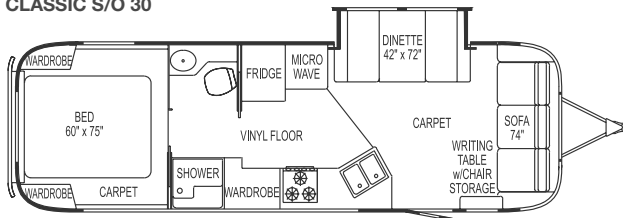

Specifications and Floorplans

CLASSIC LIMITED SLIDE-OUT TRAVEL TRAILERS

Classic Limited Slide-out	30 S/O	34 S/O
Exterior length	31'	34'10"
Width exterior	8'5-1/2"	8'5-1/2"
Width interior	8'1"	8'1"
Height exterior with A/C	9'7-1/2"	9'7-1/2"
Height interior with A/C	6'5"	6'5"
Hitch ball height	19-3/4"	19-3/4"
Hitch weight - no options or variable weight	1,050 lbs	1,250 lbs
UBW	7,940 lbs	8,247 lbs
NCC without options, fluids or cargo	2,360 lbs	3,253 lbs
GVWR	10,300 lbs	11,500 lbs
Water tank with drain valve	54 gal	54 gal
Black water tank	39 gal	39 gal
Gray water tank	37 gal	37 gal
Water heater with electronic ignition	6 gal	6 gal
A/C with heat strip	13,500 BTU	13,500 BTU
Furnace with electric ignition	34,000 BTU	34,000 BTU
LPG (lbs)	30 (2)	30 (2)
Deep cycle group	2	2
Sleeping capacity	5	5

CLASSIC S/O 30

CLASSIC S/O 34

Mobile living at its best.

The Classic Limited Slide-out fully stands up to its reputation as the ultimate travel trailer. Within its generous proportions there is a complete residential-style galley, a full bathroom, a living room and comfortable sleeping accommodations for up to 5 people. The slide-outs provide even more space where you need it (interior size of slide-out: 22"D x 76-1/2"L x 64"H).