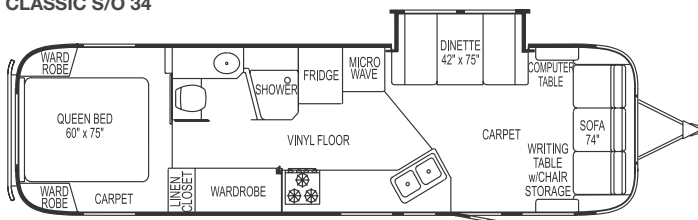

Specifications and Floorplans

CLASSIC LIMITED SLIDE-OUT TRAVEL TRAILERS

Classic Limited Slide-out	30 S/O	34 S/O
Exterior length	31'	34'10"
Width exterior	8'5-1/2"	8'5-1/2"
Width interior	8'1"	8'1"
Height exterior with A/C	9'7-1/2"	9'7-1/2"
Height interior with A/C	6'5"	6'5"
Hitch ball height	19-3/4"	19-3/4"
Hitch weight - no options or variable weight	1,050 lbs	1,250 lbs
UBW	7,940 lbs	8,247 lbs
NCC without options, fluids or cargo	2,360 lbs	3,253 lbs
GVWR	10,300 lbs	11,500 lbs
Water tank with drain valve	54 gal	54 gal
Black water tank	39 gal	39 gal
Gray water tank	37 gal	37 gal
Water heater with electronic ignition	6 gal	6 gal
A/C with heat strip	13,500 BTU	13,500 BTU
Furnace with electric ignition	34,000 BTU	34,000 BTU
LPG (lbs)	30 (2)	30 (2)
Deep cycle group	2	2
Sleeping capacity	5	5

CLASSIC S/O 30

CLASSIC S/O 34

Mobile living at its best.

The Classic Limited Slide-out fully stands up to its reputation as the ultimate travel trailer. Within its generous proportions there is a complete residential-style galley, a full bathroom, a living room and comfortable sleeping accommodations for up to 5 people. The slide-outs provide even more space where you need it (interior size of slide-out: 22"D x 76-1/2"L x 64"H).