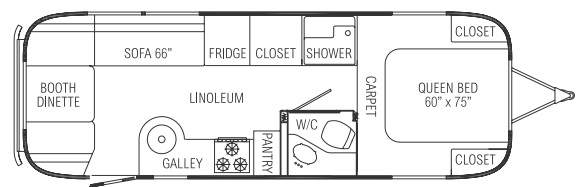

Specifications and Floorplans

SAFARI SPECIAL EDITION TRAVEL TRAILER

Safari Special Edition	19	20	23	25 FB	25 SS	27 FB	28
Exterior length	19' 2"	20' 10"	23'	25' 11"	25' 11"	28'	27' 11"
Width exterior	8'	8'	8'	8' 5"	8' 5-1/2"	8' 5-1/2"	8' 5-1/2"
Width interior	7' 7"	7' 7"	7' 7"	8' 1"	8' 1"	8' 1"	8' 1"
Height exterior with A/C	9' 5"	9' 5"	9' 5"	9' 7"	9' 7"	9' 7"	9' 7"
Height interior with A/C	6' 4-1/2"	6' 4-1/2"	6' 5"	6' 5"	6' 5"	6' 5"	6' 5"
Hitch ball height	17-3/4"	17-3/4"	17-3/4"	17-3/4"	17-3/4"	17-3/4"	17-3/4"
Hitch weight - without options or variable weight	480 lbs	600 lbs	600 lbs	720 lbs	750 lbs	TBD	830 lbs
UBW	3,680 lbs	3,965 lbs	4,460 lbs	5,210 lbs	5,380 lbs	TBD	5,495 lbs
NCC - no options, fluids, or cargo	820 lbs	1,035 lbs	1,540 lbs	2,090 lbs	1,920 lbs	TBD	1,805 lbs
GVWR	4,500 lbs	5,000 lbs	6,000 lbs	7,300 lbs	7,300 lbs	7,600 lbs	7,300 lbs
Water tank with drain valve	23 gal	23 gal	30 gal	39 gal	39 gal	39 gal	39 gal
Black water tank	18 gal	18 gal	18 gal	39 gal	18 gal	39 gal	35 gal
Gray water tank	21 gal	21 gal	21 gal	37 gal	39 gal	37 gal	37 gal
Water heater with electronic ignition	6 gal	6 gal	6 gal	6 gal	6 gal	6 gal	6 gal
Air conditioner with heat strip	11,000 BTU	11,000 BTU	11,000 BTU	11,000 BTU	11,000 BTU	13,500 BTU	13,500 BTU
Furnace with electric ignition	16,000 BTU	18,000 BTU	18,000 BTU	25,000 BTU	25,000 BTU	25,000 BTU	30,000 BTU
LPG (lbs)	20 lbs	30 lbs (2)	20 lbs	30 lbs (2)	30 lbs (2)	30 lbs (2)	30 lbs (2)
Deep cycle group	2	2	2	2	2	2	2
Sleeping capacity	2-3	3-4	3-4	5-6	5-6	5-6	5-6

SAFARI SE 19 BAMBI - with front sofa option

SAFARI SE 25 SS (Sleeps Six)

SAFARI SE 20

SAFARI SE 27 FB (Front Bed)

SAFARI SE 23

SAFARI SE 28

SAFARI SE 25 FB (Front Bed) - with twin bed option