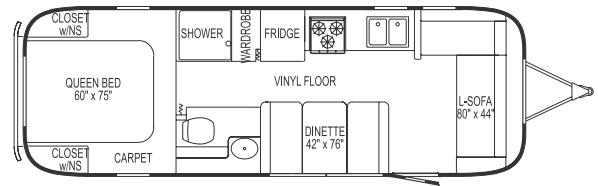

Specifications and Floorplans

SAFARI SPECIAL EDITION TRAVEL TRAILER

Safari Special Edition	19	20	23	25 FB	25 SS	27 FB	28
Exterior length	19' 2"	20' 10"	23'	25' 11"	25' 11"	28'	27' 11"
Width exterior	8'	8'	8'	8' 5"	8' 5-1/2"	8' 5-1/2"	8' 5-1/2"
Width interior	7' 7"	7' 7"	7' 7"	8' 1"	8' 1"	8' 1"	8' 1"
Height exterior with A/C	9' 5"	9' 5"	9' 5"	9' 7"	9' 7"	9' 7"	9' 7"
Height interior with A/C	6' 4-1/2"	6' 4-1/2"	6' 5"	6' 5"	6' 5"	6' 5"	6' 5"
Hitch ball height	17-3/4"	17-3/4"	17-3/4"	17-3/4"	17-3/4"	17-3/4"	17-3/4"
Hitch weight - without options or variable weight	480 lbs	600 lbs	600 lbs	720 lbs	750 lbs	TBD	830 lbs
UBW	3,680 lbs	3,965 lbs	4,460 lbs	5,210 lbs	5,380 lbs	TBD	5,495 lbs
NCC - no options, fluids, or cargo	820 lbs	1,035 lbs	1,540 lbs	2,090 lbs	1,920 lbs	TBD	1,805 lbs
GVWR	4,500 lbs	5,000 lbs	6,000 lbs	7,300 lbs	7,300 lbs	7,600 lbs	7,300 lbs
Water tank with drain valve	23 gal	23 gal	30 gal	39 gal	39 gal	39 gal	39 gal
Black water tank	18 gal	18 gal	18 gal	39 gal	18 gal	39 gal	35 gal
Gray water tank	21 gal	21 gal	21 gal	37 gal	39 gal	37 gal	37 gal
Water heater with electronic ignition	6 gal	6 gal	6 gal	6 gal	6 gal	6 gal	6 gal
Air conditioner with heat strip	11,000 BTU	11,000 BTU	11,000 BTU	11,000 BTU	11,000 BTU	13,500 BTU	13,500 BTU
Furnace with electric ignition	16,000 BTU	18,000 BTU	18,000 BTU	25,000 BTU	25,000 BTU	25,000 BTU	30,000 BTU
LPG (lbs)	20 lbs	30 lbs (2)	20 lbs	30 lbs (2)	30 lbs (2)	30 lbs (2)	30 lbs (2)
Deep cycle group	2	2	2	2	2	2	2
Sleeping capacity	2-3	3-4	3-4	5-6	5-6	5-6	5-6

SAFARI SE 19 BAMBI - with front sofa option

SAFARI SE 25 SS (Sleeps Six)

SAFARI SE 20

SAFARI SE 27 FB (Front Bed)

SAFARI SE 23

SAFARI SE 28

SAFARI SE 25 FB (Front Bed) - with twin bed option