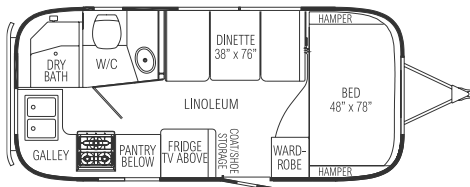

Specifications and Floorplans

SAFARI SPECIAL EDITION TRAVEL TRAILER

Safari Special Edition	19	20	23	25 FB	25 SS	27 FB	28
Exterior length	19' 2"	20' 10"	23'	25' 11"	25' 11"	28'	27' 11"
Width exterior	8'	8'	8'	8' 5"	8' 5-1/2"	8' 5-1/2"	8' 5-1/2"
Width interior	7' 7"	7' 7"	7' 7"	8' 1"	8' 1"	8' 1"	8' 1"
Height exterior with A/C	9' 5"	9' 5"	9' 5"	9' 7"	9' 7"	9' 7"	9' 7"
Height interior with A/C	6' 4-1/2"	6' 4-1/2"	6' 5"	6' 5"	6' 5"	6' 5"	6' 5"
Hitch ball height	17-3/4"	17-3/4"	17-3/4"	17-3/4"	17-3/4"	17-3/4"	17-3/4"
Hitch weight - without options or variable weight	480 lbs	600 lbs	600 lbs	720 lbs	750 lbs	TBD	830 lbs
UBW	3,680 lbs	3,965 lbs	4,460 lbs	5,210 lbs	5,380 lbs	TBD	5,495 lbs
NCC - no options, fluids, or cargo	820 lbs	1,035 lbs	1,540 lbs	2,090 lbs	1,920 lbs	TBD	1,805 lbs
GVWR	4,500 lbs	5,000 lbs	6,000 lbs	7,300 lbs	7,300 lbs	7,600 lbs	7,300 lbs
Water tank with drain valve	23 gal	23 gal	30 gal	39 gal	39 gal	39 gal	39 gal
Black water tank	18 gal	18 gal	18 gal	39 gal	18 gal	39 gal	35 gal
Gray water tank	21 gal	21 gal	21 gal	37 gal	39 gal	37 gal	37 gal
Water heater with electronic ignition	6 gal	6 gal	6 gal	6 gal	6 gal	6 gal	6 gal
Air conditioner with heat strip	11,000 BTU	11,000 BTU	11,000 BTU	11,000 BTU	11,000 BTU	13,500 BTU	13,500 BTU
Furnace with electric ignition	16,000 BTU	18,000 BTU	18,000 BTU	25,000 BTU	25,000 BTU	25,000 BTU	30,000 BTU
LPG (lbs)	20 lbs	30 lbs (2)	20 lbs	30 lbs (2)	30 lbs (2)	30 lbs (2)	30 lbs (2)
Deep cycle group	2	2	2	2	2	2	2
Sleeping capacity	2-3	3-4	3-4	5-6	5-6	5-6	5-6

SAFARI SE 19 BAMBI - with front sofa option

SAFARI SE 25 SS (Sleeps Six)

SAFARI SE 20

SAFARI SE 27 FB (Front Bed)

SAFARI SE 23

SAFARI SE 28

SAFARI SE 25 FB (Front Bed) - with twin bed option