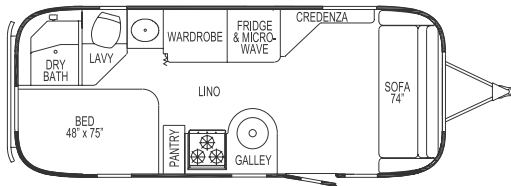

Specifications and Floorplans

SAFARI SPECIAL EDITION TRAVEL TRAILER

Safari Special Edition	19	20	23	25 FB	25 SS	27 FB	28
Exterior length	19' 2"	20' 10"	23'	25' 11"	25' 11"	28'	27' 11"
Width exterior	8'	8'	8'	8' 5"	8' 5-1/2"	8' 5-1/2"	8' 5-1/2"
Width interior	7' 7"	7' 7"	7' 7"	8' 1"	8' 1"	8' 1"	8' 1"
Height exterior with A/C	9' 5"	9' 5"	9' 5"	9' 7"	9' 7"	9' 7"	9' 7"
Height interior with A/C	6' 4-1/2"	6' 4-1/2"	6' 5"	6' 5"	6' 5"	6' 5"	6' 5"
Hitch ball height	17-3/4"	17-3/4"	17-3/4"	17-3/4"	17-3/4"	17-3/4"	17-3/4"
Hitch weight - without options or variable weight	480 lbs	600 lbs	600 lbs	720 lbs	750 lbs	TBD	830 lbs
UBW	3,680 lbs	3,965 lbs	4,460 lbs	5,210 lbs	5,380 lbs	TBD	5,495 lbs
NCC - no options, fluids, or cargo	820 lbs	1,035 lbs	1,540 lbs	2,090 lbs	1,920 lbs	TBD	1,805 lbs
GVWR	4,500 lbs	5,000 lbs	6,000 lbs	7,300 lbs	7,300 lbs	7,600 lbs	7,300 lbs
Water tank with drain valve	23 gal	23 gal	30 gal	39 gal	39 gal	39 gal	39 gal
Black water tank	18 gal	18 gal	18 gal	39 gal	18 gal	39 gal	35 gal
Gray water tank	21 gal	21 gal	21 gal	37 gal	39 gal	37 gal	37 gal
Water heater with electronic ignition	6 gal	6 gal	6 gal	6 gal	6 gal	6 gal	6 gal
Air conditioner with heat strip	11,000 BTU	11,000 BTU	11,000 BTU	11,000 BTU	11,000 BTU	13,500 BTU	13,500 BTU
Furnace with electric ignition	16,000 BTU	18,000 BTU	18,000 BTU	25,000 BTU	25,000 BTU	25,000 BTU	30,000 BTU
LPG (lbs)	20 lbs	30 lbs (2)	20 lbs	30 lbs (2)	30 lbs (2)	30 lbs (2)	30 lbs (2)
Deep cycle group	2	2	2	2	2	2	2
Sleeping capacity	2-3	3-4	3-4	5-6	5-6	5-6	5-6

SAFARI SE 19 BAMBI - with front sofa option

SAFARI SE 25 SS (Sleeps Six)

SAFARI SE 20

SAFARI SE 27 FB (Front Bed)

SAFARI SE 23

SAFARI SE 28

SAFARI SE 25 FB (Front Bed) - with twin bed option