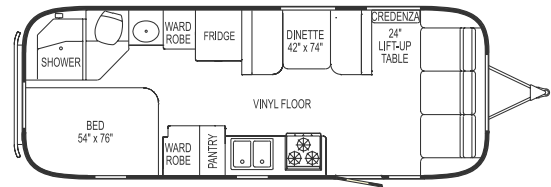

Specifications and Floorplans

SAFARI SPECIAL EDITION TRAVEL TRAILER

Safari Special Edition	19	20	23	25 FB	25 SS	27 FB	28
Exterior length	19' 2"	20' 10"	23'	25' 11"	25' 11"	28'	27' 11"
Width exterior	8'	8'	8'	8' 5"	8' 5-1/2"	8' 5-1/2"	8' 5-1/2"
Width interior	7' 7"	7' 7"	7' 7"	8' 1"	8' 1"	8' 1"	8' 1"
Height exterior with A/C	9' 5"	9' 5"	9' 5"	9' 7"	9' 7"	9' 7"	9' 7"
Height interior with A/C	6' 4-1/2"	6' 4-1/2"	6' 5"	6' 5"	6' 5"	6' 5"	6' 5"
Hitch ball height	17-3/4"	17-3/4"	17-3/4"	17-3/4"	17-3/4"	17-3/4"	17-3/4"
Hitch weight - without options or variable weight	480 lbs	600 lbs	600 lbs	720 lbs	750 lbs	TBD	830 lbs
UBW	3,680 lbs	3,965 lbs	4,460 lbs	5,210 lbs	5,380 lbs	TBD	5,495 lbs
NCC - no options, fluids, or cargo	820 lbs	1,035 lbs	1,540 lbs	2,090 lbs	1,920 lbs	TBD	1,805 lbs
GVWR	4,500 lbs	5,000 lbs	6,000 lbs	7,300 lbs	7,300 lbs	7,600 lbs	7,300 lbs
Water tank with drain valve	23 gal	23 gal	30 gal	39 gal	39 gal	39 gal	39 gal
Black water tank	18 gal	18 gal	18 gal	39 gal	18 gal	39 gal	35 gal
Gray water tank	21 gal	21 gal	21 gal	37 gal	39 gal	37 gal	37 gal
Water heater with electronic ignition	6 gal	6 gal	6 gal	6 gal	6 gal	6 gal	6 gal
Air conditioner with heat strip	11,000 BTU	11,000 BTU	11,000 BTU	11,000 BTU	11,000 BTU	13,500 BTU	13,500 BTU
Furnace with electric ignition	16,000 BTU	18,000 BTU	18,000 BTU	25,000 BTU	25,000 BTU	25,000 BTU	30,000 BTU
LPG (lbs)	20 lbs	30 lbs (2)	20 lbs	30 lbs (2)	30 lbs (2)	30 lbs (2)	30 lbs (2)
Deep cycle group	2	2	2	2	2	2	2
Sleeping capacity	2-3	3-4	3-4	5-6	5-6	5-6	5-6

SAFARI SE 19 BAMBI - with front sofa option

SAFARI SE 25 SS (Sleeps Six)

SAFARI SE 20

SAFARI SE 27 FB (Front Bed)

SAFARI SE 23

SAFARI SE 28

SAFARI SE 25 FB (Front Bed) - with twin bed option