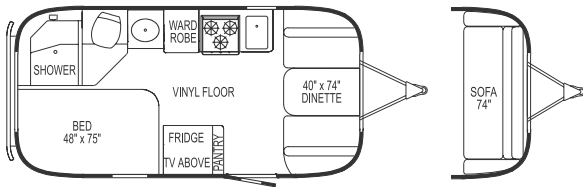

SAFARI SPECIAL EDITION TRAVEL TRAILER

Safari Special Edition	19	20	23	25 FB	25 SS	27 FB	28
Exterior length	19' 2"	20' 10"	23'	25' 11"	25' 11"	28'	27' 11"
Width exterior	8'	8'	8'	8' 5"	8' 5-1/2"	8' 5-1/2"	8' 5-1/2"
Width interior	7' 7"	7' 7"	7' 7"	8' 1"	8' 1"	8' 1"	8' 1"
Height exterior with A/C	9' 5"	9' 5"	9' 5"	9' 7"	9' 7"	9' 7"	9' 7"
Height interior with A/C	6' 4-1/2"	6' 4-1/2"	6' 5"	6' 5"	6' 5"	6' 5"	6' 5"
Hitch ball height	17-3/4"	17-3/4"	17-3/4"	17-3/4"	17-3/4"	17-3/4"	17-3/4"
Hitch weight - without options or variable weight	480 lbs	600 lbs	600 lbs	720 lbs	750 lbs	TBD	830 lbs
UBW	3,680 lbs	3,965 lbs	4,460 lbs	5,210 lbs	5,380 lbs	TBD	5,495 lbs
NCC - no options, fluids, or cargo	820 lbs	1,035 lbs	1,540 lbs	2,090 lbs	1,920 lbs	TBD	1,805 lbs
GVWR	4,500 lbs	5,000 lbs	6,000 lbs	7,300 lbs	7,300 lbs	7,600 lbs	7,300 lbs
Water tank with drain valve	23 gal	23 gal	30 gal	39 gal	39 gal	39 gal	39 gal
Black water tank	18 gal	18 gal	18 gal	39 gal	18 gal	39 gal	35 gal
Gray water tank	21 gal	21 gal	21 gal	37 gal	39 gal	37 gal	37 gal
Water heater with electronic ignition	6 gal	6 gal	6 gal	6 gal	6 gal	6 gal	6 gal
Air conditioner with heat strip	11,000 BTU	11,000 BTU	11,000 BTU	11,000 BTU	11,000 BTU	13,500 BTU	13,500 BTU
Furnace with electric ignition	16,000 BTU	18,000 BTU	18,000 BTU	25,000 BTU	25,000 BTU	25,000 BTU	30,000 BTU
LPG (lbs)	20 lbs	30 lbs (2)	20 lbs	30 lbs (2)	30 lbs (2)	30 lbs (2)	30 lbs (2)
Deep cycle group	2	2	2	2	2	2	2
Sleeping capacity	2-3	3-4	3-4	5-6	5-6	5-6	5-6

SAFARI SE 19 BAMBI - with front sofa option